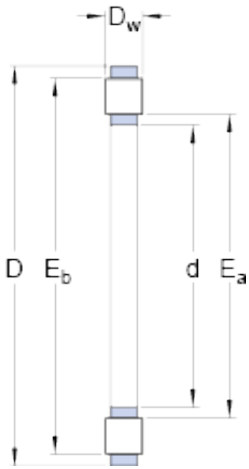

## SKF K 81105 TN cylindrical roller bearings

Bearing No. K 81105 TN

Size	42x25x5 mm
Bore Diameter	42 mm
Outer Diameter	25 mm
Width	5 mm
d	25 mm
D	42 mm
D <sub>w</sub>	5 mm
E <sub>a</sub>	26 mm
E <sub>b</sub>	41 mm
Basic dynamic load rating - C	25 kN
Basic static load rating - C <sub>0</sub>	69.5 kN
Fatigue load limit - P <sub>u</sub>	6.8 kN
Reference speed	3200 r/min
Limiting speed	6300 r/min
Category	Roller Bearings
Inventory	0.0
Manufacturer Name	SKF
Minimum Buy Quantity	N/A
Weight / Kilogram	0
EAN	7316577022639
Product Group	B04144
D <sub>w</sub>	5 mm
E <sub>a</sub>	26 mm
E <sub>b</sub>	41 mm
Basic dynamic load rating C	25 kN

K 81105 TN Bearing 2D drawings and 3D CAD models